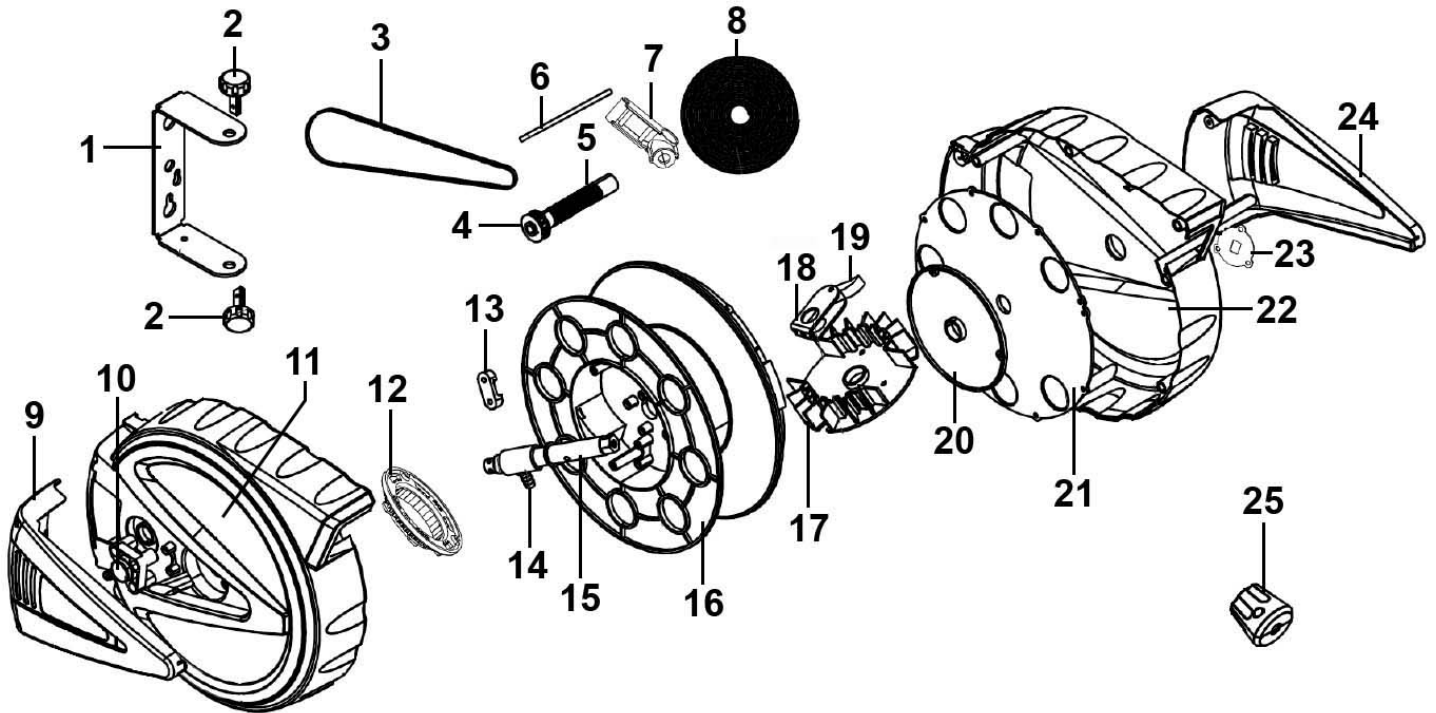

Parts Information:
**Retractable Air Hose Reel 10m Ø8mm ID -
 PU Hose**
Model No: SA813.V3

Item	Part No.	Description
1	SA814.V2-01	Wall Bracket
2	SA814.V2-02	Wall Bracket Pin
3	SA814.V2-03	Belt
4	SA814.V2-04	Small Gear
5	SA814.V2-05	Shaft
6	SA814.V2-06	Axle
7	SA813.V3-07	Rack Ass'y
8	SA814.V2-08	Spring
9	SA814.V2-09	Left Hand Case Cover
10	SA814.V2-10	Inlet Hose Connector
11	SA814.V2-11	Left Hand Case
12	SA814.V2-12	Gear Plate Ass'y
13	SA814.V2-13	Clip

Item	Part No.	Description
14	SA814.V2-14	Inner Hose Connector
15	SA813.V3-15	Main Shaft
16	SA814.V2-16	Drum
17	SA814.V2-17	Ratchet
18	SA814.V2-18	Ratchet Bracket
19	SA814.V2-19	Ratchet Pawl
20	SA814.V2-20	Spring Inner Cover
21	SA814.V2-21	Spring Outer Cover
22	SA814.V2-22	Right Hand Case
23	SA814.V2-23	Tension Cover
24	SA814.V2-24	Right Hand Cover
25	SA814.V2-25	Stop Ball